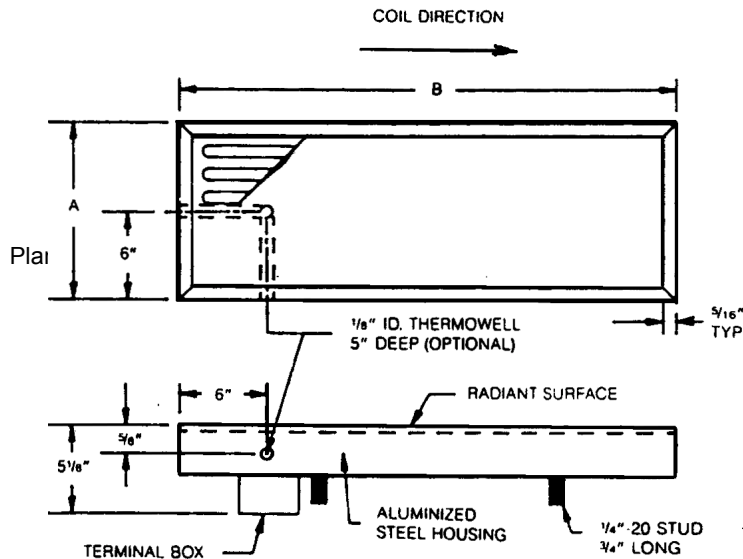

**Available in:**

Black Face (up to 25 watts per square inch)  
Red Glass (20 watts per square inch)  
White Quartz (40 watts per square inch)

**Please specify:**

- 1) Plain Chassis, no thermowell or thermocouple.
- 2) Thermowell only.
- 3) Thermowell and Type K thermocouple.
- 4) Thermowell and Type J thermocouple.